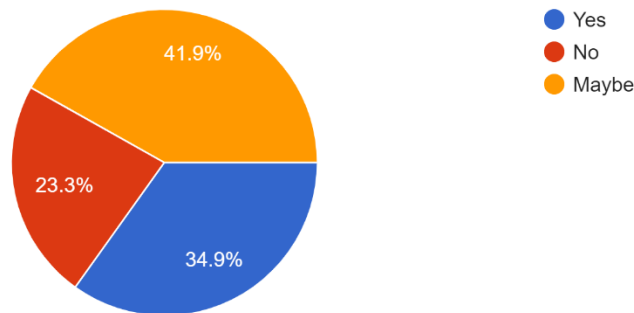

What Spirit Wear would you like to see offered that is not listed above?

- Yard Flags
- Extended sizes
- Spiral notebook w/logo
- Mascot Plush doll
- Dry wicking athletic shirts
- Lanyards
- Bag tags
- Long sleeve rash guard style shirt for sun protection