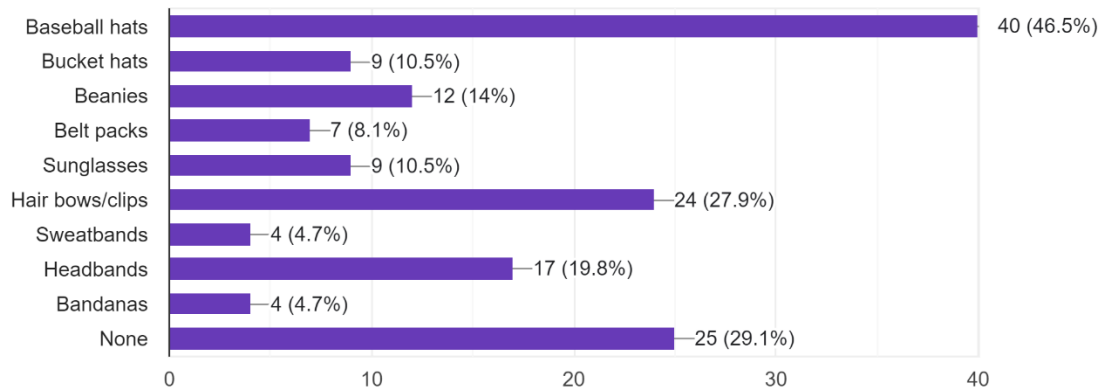

What Spirit Wear (accessories) most interests you/your family? Select as many as you'd like.

86 responses