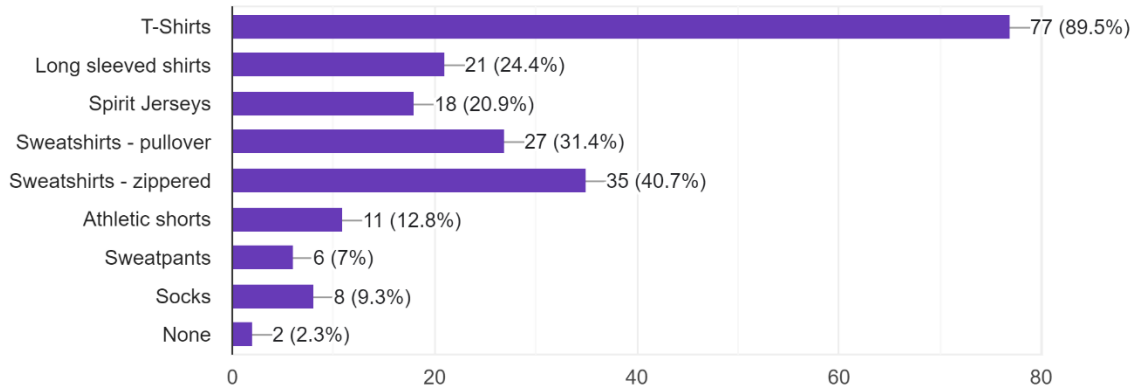

Spring 2024 KCE Spirit Wear Family Survey Results

What Spirit Wear (clothing) most interests you/your family? Select as many as you'd like.

86 responses

What color spirit wear (clothing) are your family members interested in? Select as many as you'd like, or fill in the short answer below for other colors.