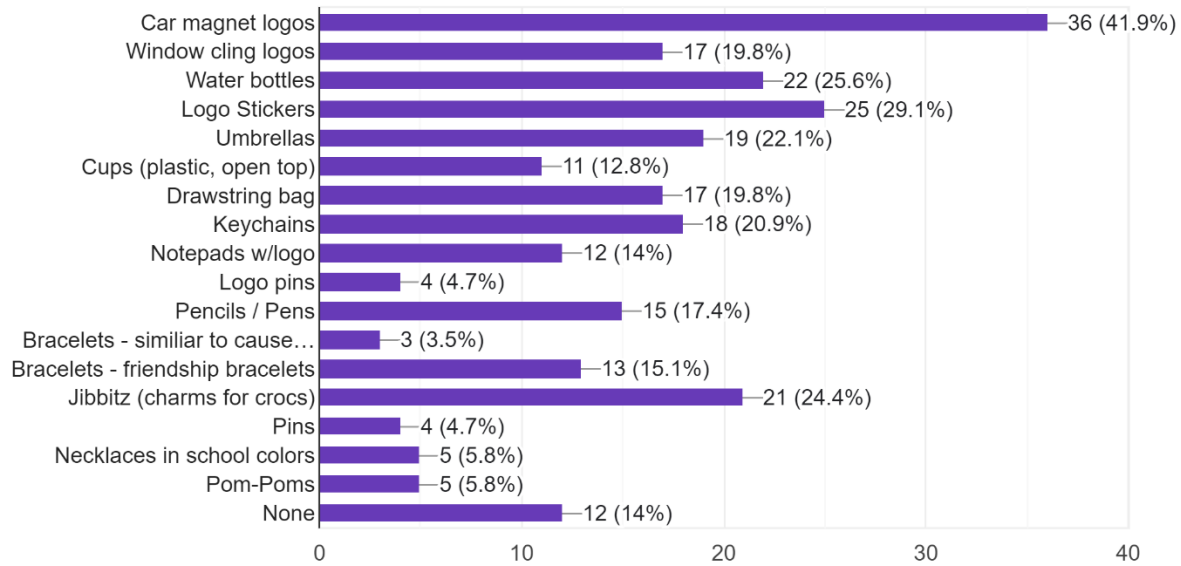

What Spirit Wear (other) most interests you/your family? Select as many as you'd like.

86 responses

Would you be interested in a spirit package, if offered? This package may include items along the lines of: 1 T-shirt, KCE branded item (for example: ...ple: bracelet, pom pom, school color necklace, etc).

86 responses