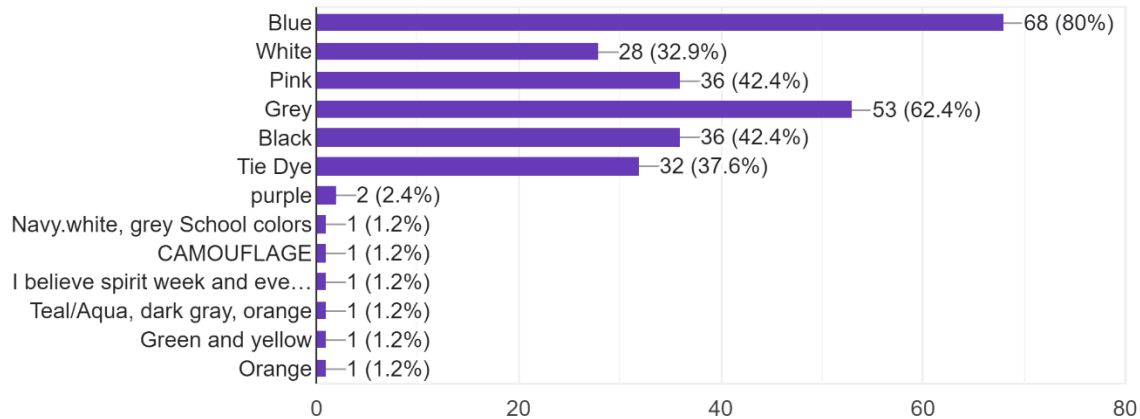

What color spirit wear (clothing) are your family members interested in? Select as many as you'd like, or fill in the short answer below for other colors.

85 responses